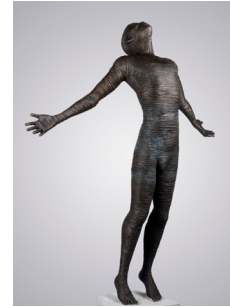

Anton Smit

THE LIFE AND TIMES OF A SOUTH AFRICAN SCULPTOR

Widely revered for his overwhelming heads and monumental african sculptures, evoking themes of suffering, reconciliation, glory and sublimation, his works grace public and private collections countrywide and internationally.

"Spoken verse, the echoes of emotive lyrics and the rasping of sculptures in progress are customary sounds emitted from his studio. Larger than life, Anton Smit is the embodiment of poetry, an apt term for this sculptor, derived from the term "making".

"Anton forms his own language through sculpture, the manifestation of his passion for expression and his profound faith." – **Kathleen Thomas, Art Curator**

"What distinguishes the creative person is his persistence and determination to excel." – **Rhoma Ochse**

FAITH II

"I lift my eyes to You, To You whose throne is in heaven. In complete submission to God."
– Anton Smit

Size:

(H) 1,065 mm

(W) 815 mm

(D) 315 mm

Material: Bronze

Price Incl VAT:

Bronze - R 192,596

GRP - POR