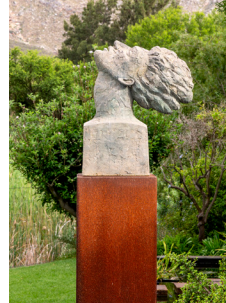

THE FIRE

*Come into my fire
Buy from me gold
Purified by fire
I am calling you
I reach out my hand
From within the furnace.*

Size:

(H) 640 mm

(W) 530 mm

(D) 185 mm

Material: GRP

Price Incl VAT:

GRP - R 45,824

Bronze - POR